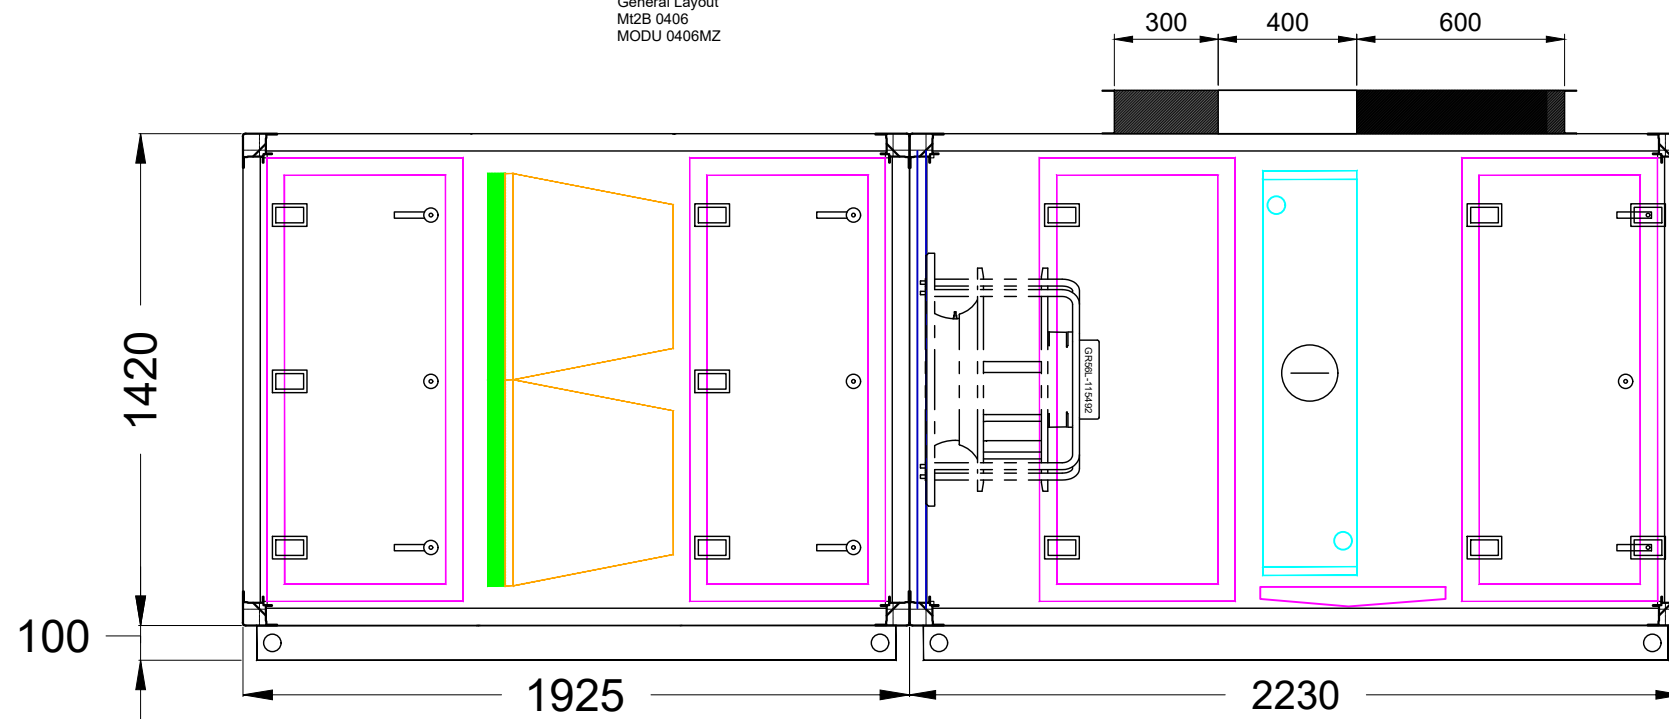

Top View

General Layout  
M12B 0406  
MODU 0406MZ

Right View

UNLESS OTHERWISE SPECIFIED  
DIMENSIONS ARE IN MILLIMETERS  
BREAK AND DEBUR ALL SHARP EDGES

DO NOT SCALE DRAWING

Rev	By	Date	Description
00	Toh	22/11/2017	Initial Released

General Layout  
Multizone Unit  
- MODU 0406MZ  
-

DRAWING NO: -	REV: 00	SCALE: N.T.S.	SIZE: A3
---------------	---------	---------------	----------